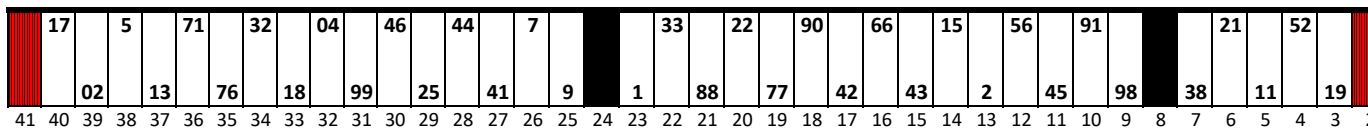

The Milwaukee Mile

Date: 8/25/2024

Time: 3:00 PM

L/S: 6114

R/S: 6116

Stall Color Key:

= Eliminated Pit Boxes; not in play & do not count towards driving through more than three pit boxes

= Vacant Pit Boxes; they will count towards driving through more than three pit boxes