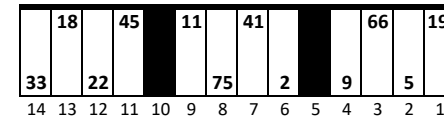

Charlotte Motor Speedway

Date: 5/24/2024

Time: 8:30 PM

L/S: 6110

R/S: 6130

Stall Color Key:

= Eliminated Pit Boxes; not in play & do not count towards driving through more than three pit boxes

= Vacant Pit Boxes; they will count towards driving through more than three pit boxes