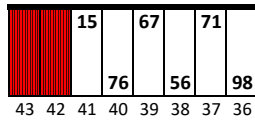

Charlotte Motor Speedway

Date: 5/24/2024

Time: 8:30 PM

L/S: 6110

R/S: 6130

Stall Color Key:

= Eliminated Pit Boxes; not in play & do not count towards driving through more than three pit boxes

= Vacant Pit Boxes; they will count towards driving through more than three pit boxes