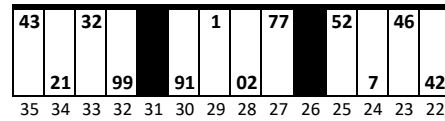

Charlotte Motor Speedway

Date: 5/24/2024

Time: 8:30 PM

L/S: 6110

R/S: 6130

Stall Color Key:

= Eliminated Pit Boxes; not in play & do not count towards driving through more than three pit boxes

= Vacant Pit Boxes; they will count towards driving through more than three pit boxes