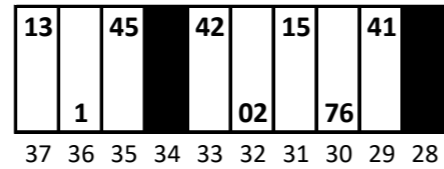

### Stall Color Key:

 = Vacant Pit Boxes; they will count towards driving through more than three pit boxes

 = Eliminated Pit Boxes; they will not count towards driving through more than three pit boxes