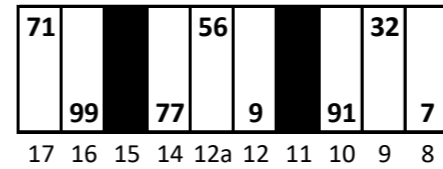

### Stall Color Key:

 = Vacant Pit Boxes; they will count towards driving through more than three pit boxes

 = Eliminated Pit Boxes; they will not count towards driving through more than three pit boxes