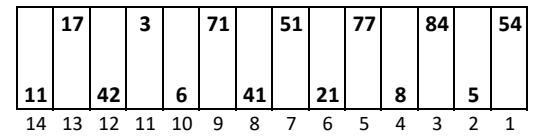

Charlotte Motor Speedway

Date: 5/26/2024

Time: 6:00 PM

L/S D5184

R/S D5222

Stall Color Key:

 = Mobility Pit Box: Not in play and does not count towards driving through more than three pit boxes

 = Monster Energy Pit Box: Not in play does not count towards driving through more than three pit boxes

 = Vacant Pit Boxes: Are in play and will count towards driving through more than three pit boxes

START
FINISH