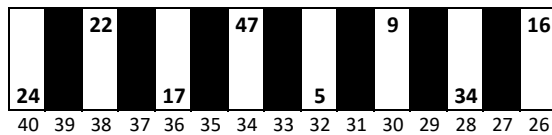

North Wilkesboro Speedway

Date: 5/19/2024

Time: 8:00 PM

Prime L/S D5208

R/S D5220

Option L/S D5224

R/S D5226

Stall Color Key:

-  = Eliminated Pit Boxes: Not in play and does not count towards driving through more than three pit boxes
-  = Monster Energy Pit Box: Is in play and will count towards driving through more than three pit boxes
-  = Vacant Pit Boxes: Are in play and will count towards driving through more than three pit boxes
-  = Transfer Pit Boxes from the All-Star Open