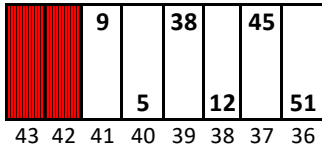

Charlotte Motor Speedway

Date: 5/26/2023

Time: 8:30 PM

L/S 6110

R/S 6130

Stall Color Key:

= Eliminated Pit Boxes; not in play & do not count towards driving through more than three pit boxes

= Vacant Pit Boxes; they will count towards driving through more than three pit boxes