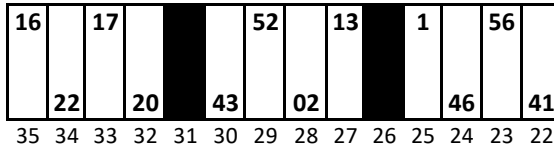

Charlotte Motor Speedway

Date: 5/26/2023

Time: 8:30 PM

L/S 6110

R/S 6130

Stall Color Key:

= Eliminated Pit Boxes; not in play & do not count towards driving through more than three pit boxes

= Vacant Pit Boxes; they will count towards driving through more than three pit boxes