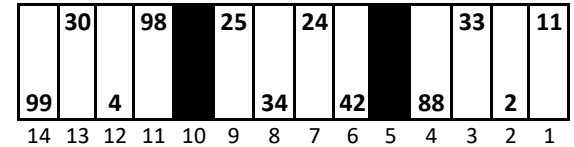

Charlotte Motor Speedway

Date: 5/26/2023

Time: 8:30 PM

L/S 6110

R/S 6130

Stall Color Key:

= Eliminated Pit Boxes; not in play & do not count towards driving through more than three pit boxes

= Vacant Pit Boxes; they will count towards driving through more than three pit boxes