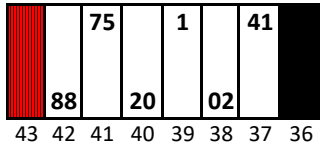

Darlington Raceway

Date: 5/12/2022 Time: 7:30 PM L/S: 6106 R/S: 6130

Stall Color Key:

- = Eliminated Pit Boxes; are not in play and they do not count towards driving through more than three pit boxes
- = Vacant Pit Boxes; are in play and they will count towards driving through more than three pit boxes

Trucks 7,75,43 will be assigned after field is set.

START
FINISH