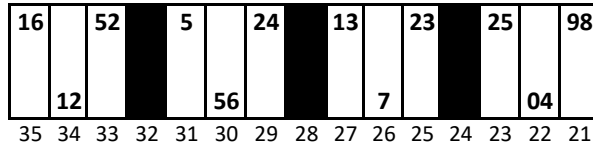

Stall Color Key:

- = Eliminated Pit Boxes; are not in play and they do not count towards driving through more than three pit boxes
- = Vacant Pit Boxes; are in play and they will count towards driving through more than three pit boxes

Trucks 7,75,43 will be assigned after field is set.