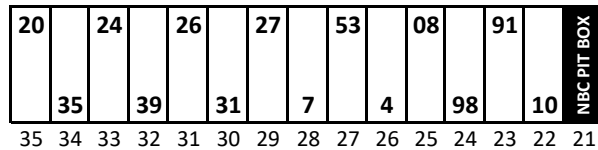

### Stall Color Key:

= Eliminated Pit Boxes; are not in play and they do not count towards driving through more than three pit boxes

= Vacant Pit Boxes; are in play and they will count towards driving through more than three pit boxes