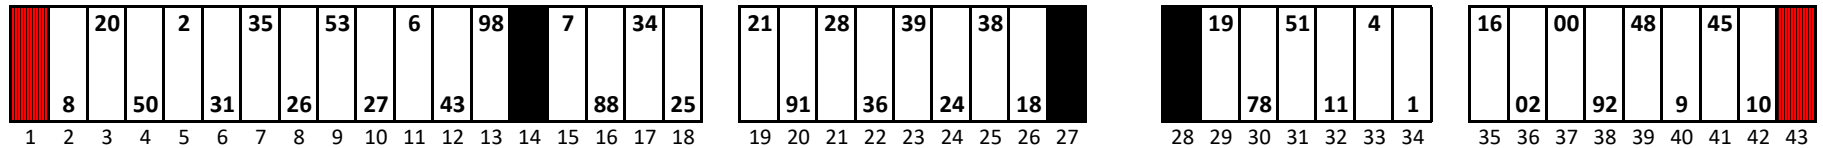

Indianapolis Motor Speedway RC

Date: 8/12/2023 Time: 5:30 PM Drys: 6122 Wets: 4748

Stall Color Key:

-  = Eliminated Pit Boxes; are not in play and they do not count towards driving through more than three pit boxes
-  = Vacant Pit Boxes; are in play and they do count towards driving through more than three pit boxes