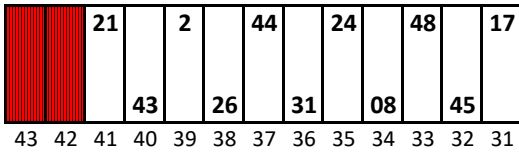

### Stall Color Key:

= Eliminated Pit Boxes; are not in play and they do not count towards driving through more than three pit boxes

= Vacant Pit Boxes; they will count towards driving through more than three pit boxes