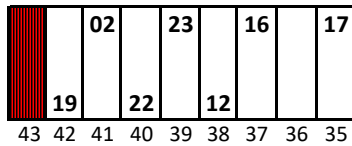

Stall Color Key:

- = Vacant Pit Boxes; they will count towards driving through more than three pit boxes
- = Eliminated Pit Boxes; they will not count towards driving through more than three pit boxes

Trucks 30,43,32,41,62,3,5 will be assigned when field is set.