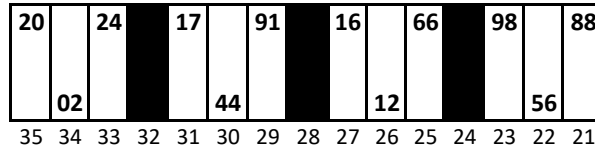

Darlington Raceway

Date: 5/6/2022

Time: 7:30 PM

L/S: 6106 R/S: 6130

Stall Color Key:

= Eliminated Pit Boxes; are not in play and they do not count towards driving through more than three pit boxes

= Vacant Pit Boxes; are in play and they will count towards driving through more than three pit boxes