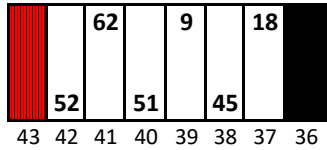

Darlington Raceway

Date: 5/6/2022

Time: 7:30 PM

L/S: 6106 R/S: 6130

Stall Color Key:

= Eliminated Pit Boxes; are not in play and they do not count towards driving through more than three pit boxes

= Vacant Pit Boxes; are in play and they will count towards driving through more than three pit boxes