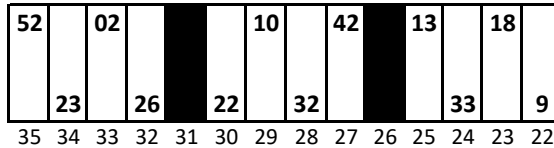

Charlotte Motor Speedway

Date: 5/28/2021

Time: 8:30 PM

L/S D4942

R/S D4930

Stall Color Key:

-  = Eliminated Pit Boxes; not in play & do not count towards driving through more than three pit boxes
-  = Vacant Pit Boxes; they will count towards driving through more than three pit boxes