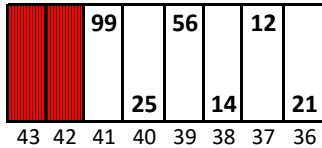

Charlotte Motor Speedway

Date: 5/28/2021

Time: 8:30 PM

L/S D4942

R/S D4930

Stall Color Key:

-  = Eliminated Pit Boxes; not in play & do not count towards driving through more than three pit boxes
-  = Vacant Pit Boxes; they will count towards driving through more than three pit boxes