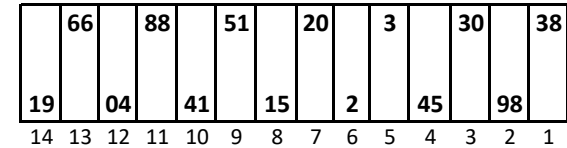

Charlotte Motor Speedway

Date: 5/28/2021

Time: 8:30 PM

L/S D4942

R/S D4930

Stall Color Key:

-  = Eliminated Pit Boxes; not in play & do not count towards driving through more than three pit boxes
-  = Vacant Pit Boxes; they will count towards driving through more than three pit boxes