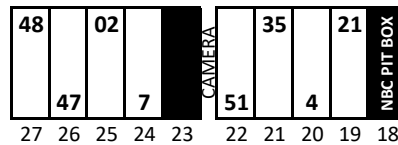

### Stall Color Key:

= Eliminated Pit Boxes; not in play & do not count towards driving through more than three pit boxes

= Vacant Pit Boxes; they will count towards driving through more than three pit boxes