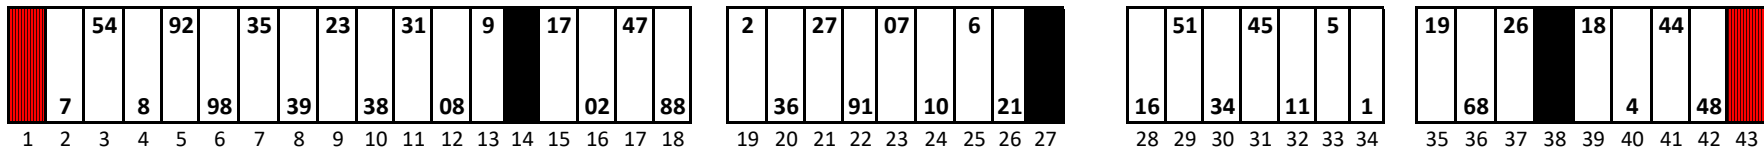

### Stall Color Key:

- = Eliminated Pit Boxes; are not in play and they do not count towards driving through more than three pit boxes
- = Vacant Pit Boxes; are in play and they do count towards driving through more than three pit boxes