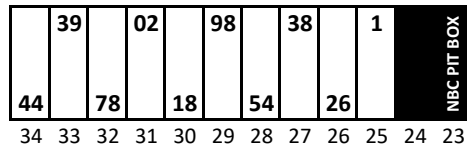

### Stall Color Key:

= Eliminated Pit Boxes; not in play & do not count towards driving through more than three pit boxes

= Vacant Pit Boxes; they will count towards driving through more than three pit boxes