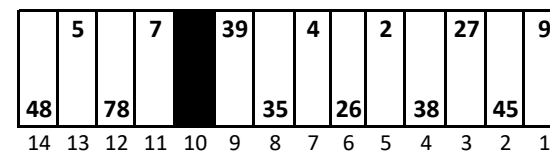

### Stall Color Key:

= Eliminated Pit Boxes; are not in play and they do not count towards driving through more than three pit boxes

= Vacant Pit Boxes; they will count towards driving through more than three pit boxes