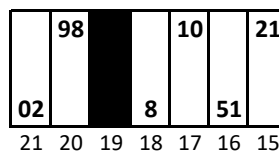

### Stall Color Key:

= Eliminated Pit Boxes; are not in play and they do not count towards driving through more than three pit boxes

= Vacant Pit Boxes; they will count towards driving through more than three pit boxes