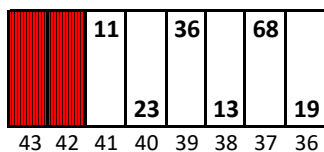

### Stall Color Key:

= Eliminated Pit Boxes; are not in play and they do not count towards driving through more than three pit boxes

= Vacant Pit Boxes; they will count towards driving through more than three pit boxes