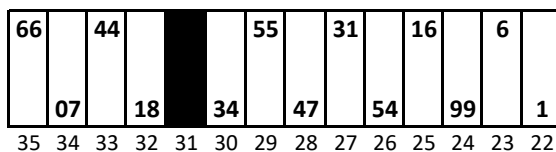

### Stall Color Key:

= Eliminated Pit Boxes; are not in play and they do not count towards driving through more than three pit boxes

= Vacant Pit Boxes; they will count towards driving through more than three pit boxes