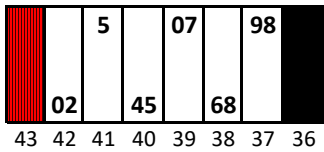

Darlington Raceway

Date: 5/7/2022

Time: 1:30 PM

L/S: 6106 R/S: 6130

Stall Color Key:

= Eliminated Pit Boxes; are not in play and they do not count towards driving through more than three pit boxes

= Vacant Pit Boxes; are in play and they will count towards driving through more than three pit boxes