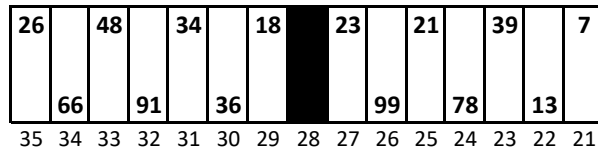

Darlington Raceway

Date: 5/7/2022

Time: 1:30 PM

L/S: 6106 R/S: 6130

Stall Color Key:

= Eliminated Pit Boxes; are not in play and they do not count towards driving through more than three pit boxes

= Vacant Pit Boxes; are in play and they will count towards driving through more than three pit boxes