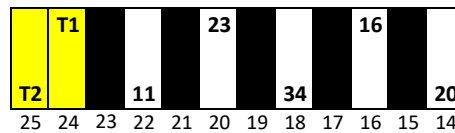

### Stall Color Key:

-  = Eliminated Pit Boxes: Not in play and does not count towards driving through more than three pit boxes
-  = Monster Energy Pit Box: Not in play and will not count towards driving through more than three pit boxes
-  = Vacant Pit Boxes: Are in play and will count towards driving through more than three pit boxes
-  = Reserved for Teams who Transfer to the NASCAR All-Star Race