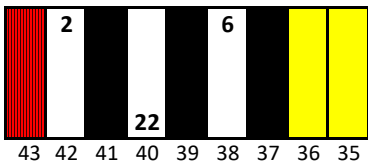

### Stall Color Key:

-  = Eliminated Pit Boxes; not in play and do not count towards driving through more than three pit boxes
-  = Vacant Pit Boxes; they will count towards driving through more than three pit boxes
-  = Reserved for the cars that transfer from the All-Star Open and who received the fan vote