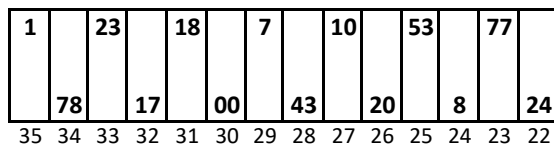

Charlotte Motor Speedway

Date: 5/30/2021

Time: 6:00 PM

L/S: D4942

R/S: D4930

Stall Color Key:

= Eliminated Pit Boxes; are not in play and they do not count towards driving through more than three pit boxes

= Vacant Pit Boxes; they will count towards driving through more than three pit boxes